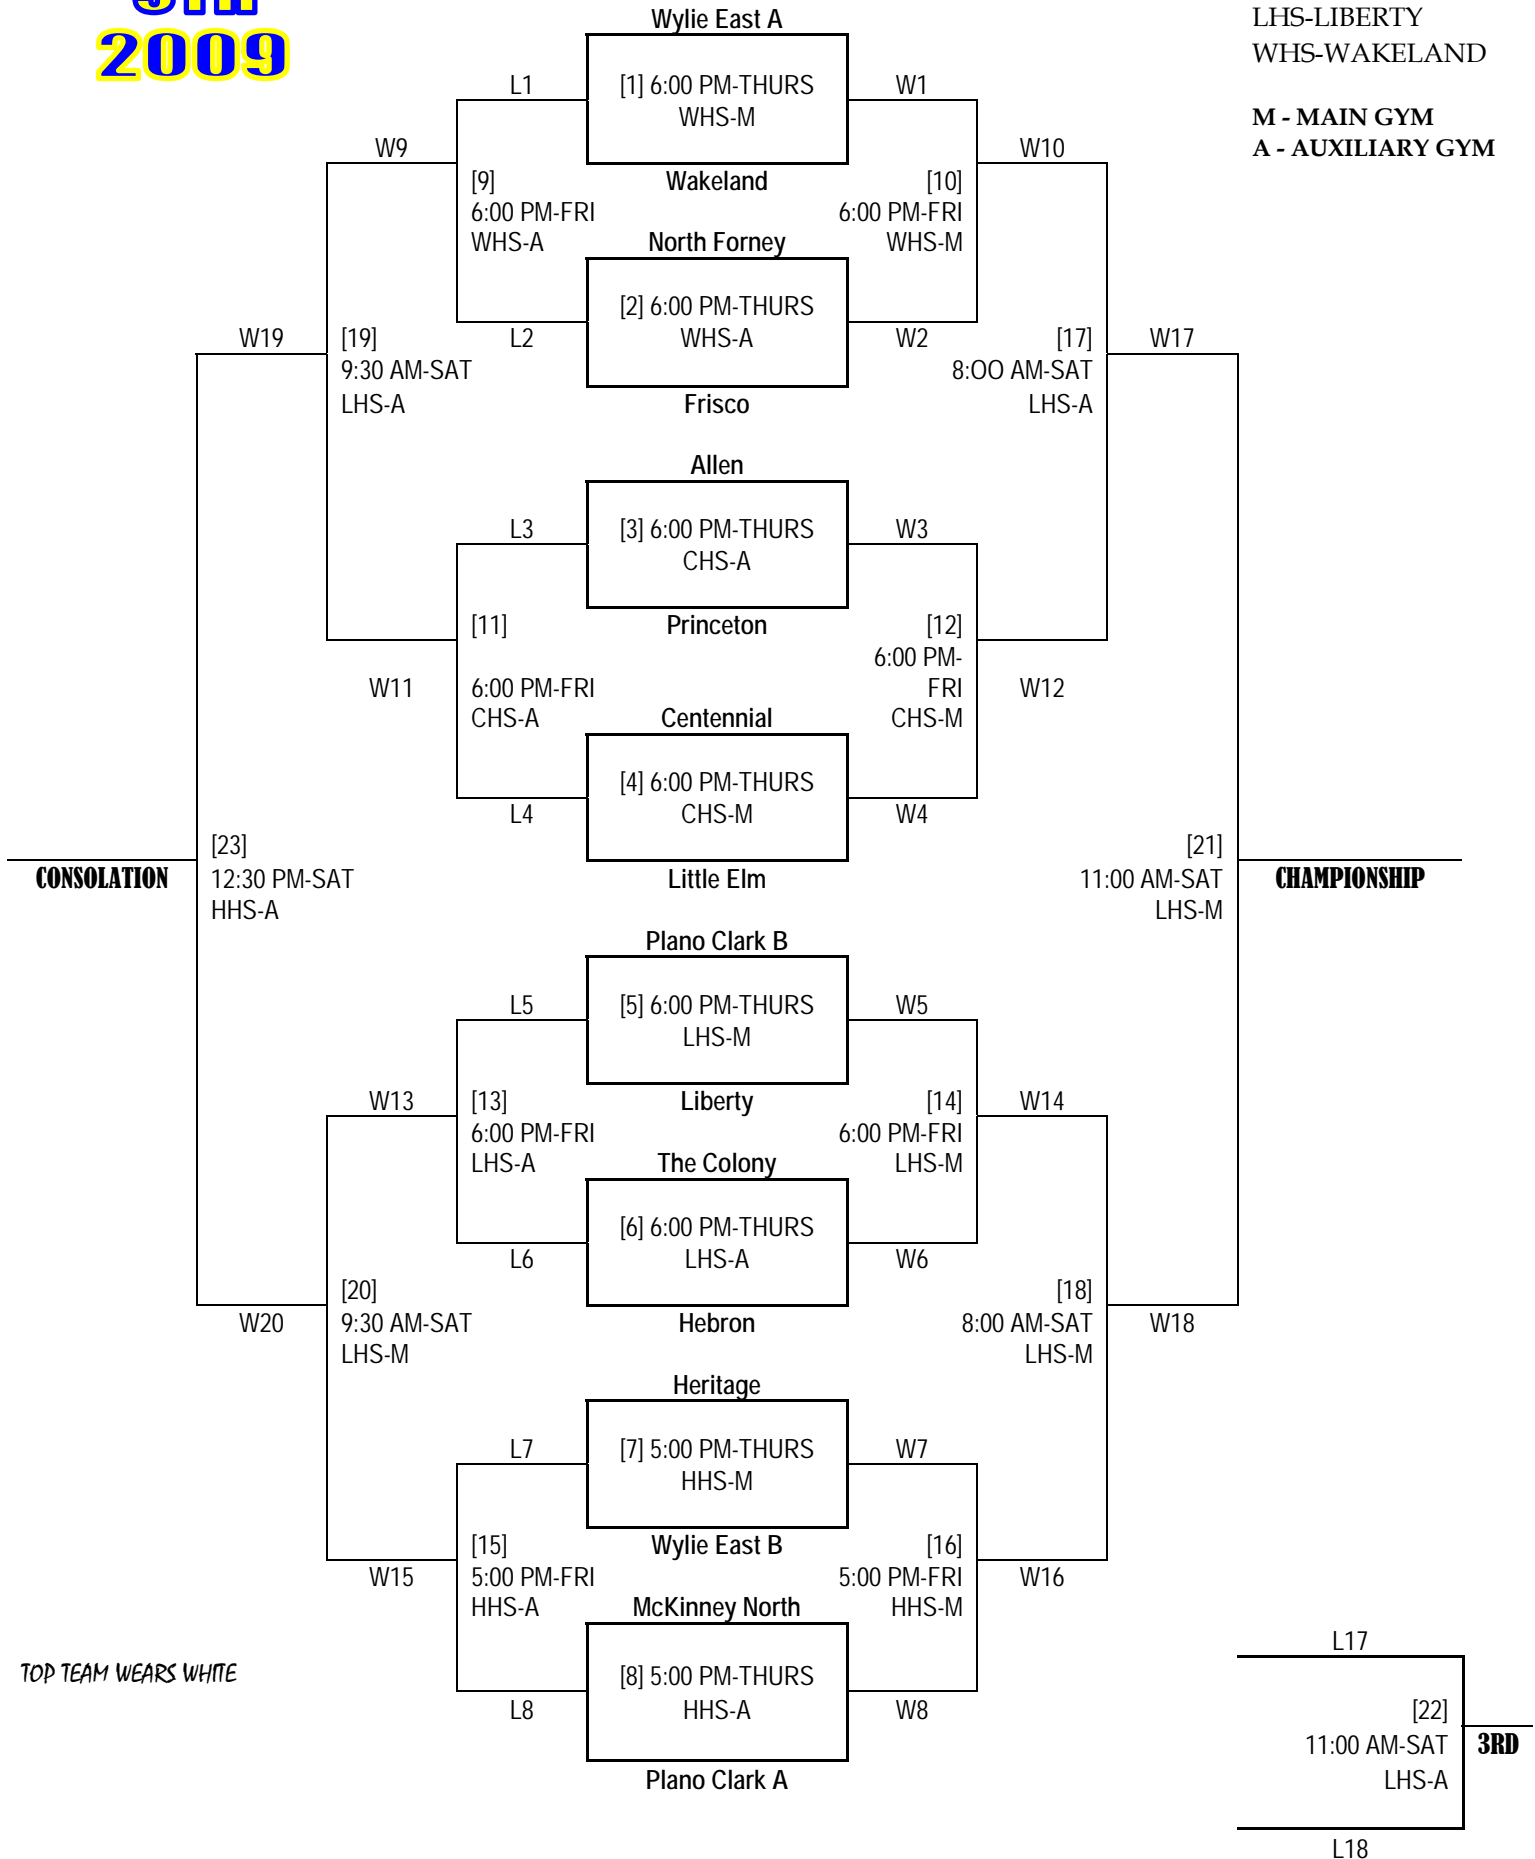

FISD INVITATIONAL 9TH 2009

CHS-CENTENNIAL
FHS-FRISCO HIGH
HHS-HERITAGE
LHS-LIBERTY
WHS-WAKELAND

M - MAIN GYM
A - AUXILIARY GYM

TOP TEAM WEARS WHITE